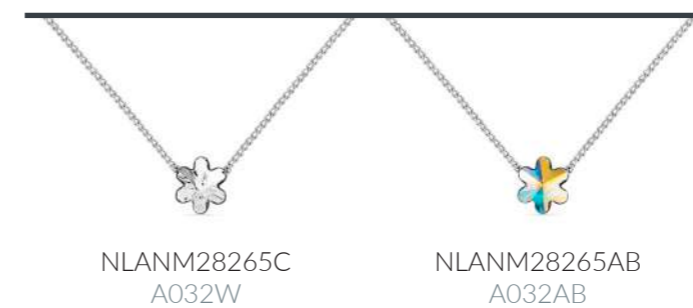

NMIX2201SC
A058R

NMIX2201SA
A058SA

NMIX2201GT
A058GT

Joy
Necklace

Joy
Bracelet

Joy
Earrings

Starlette
Necklace

Small Star
Studs

Papilio
Necklace

Small Butterfly
Studs

Fleurette
Necklace

Small Flower
Studs

New!

Milipedo
Necklace

NKGROLO2038CSL
G0135SL

NKGROLO2038TG
G0135TG