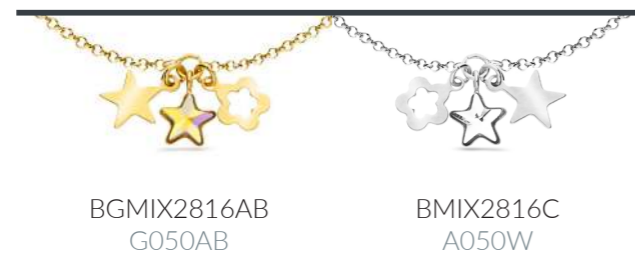

NMIX2201SC
A058R

NMIX2201SA
A058SA

NMIX2201GT
A058GT

Joy
Necklace

Joy
Bracelet

Joy
Earrings

Starlette
Necklace

Small Star
Studs

Papilio
Necklace

Small Butterfly
Studs

Fleurette
Necklace

Small Flower
Studs

New!

Milipedo
Necklace

NKGROLO2038CSL
G0135SL

NKGROLO2038TG
G0135TG