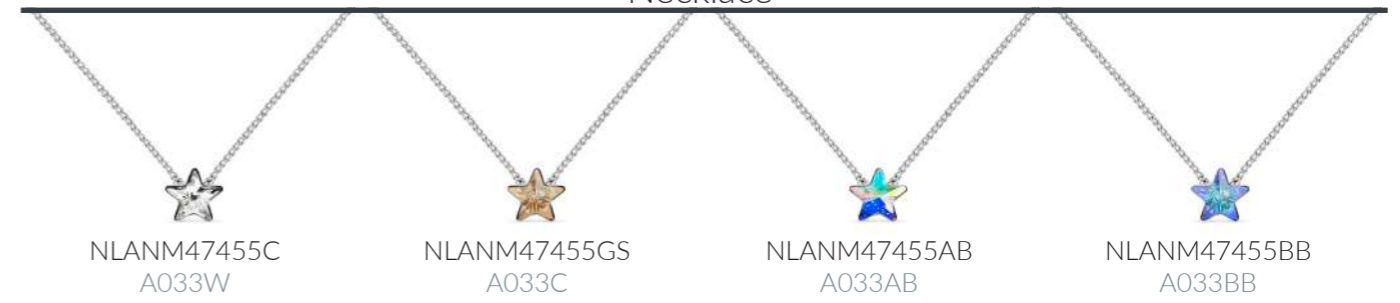

NMIX2201SC
A058R

NMIX2201SA
A058SA

NMIX2201GT
A058GT

Joy
Necklace

Joy
Bracelet

Joy
Earrings

Starlette
Necklace

Small Star
Studs

Papilio
Necklace

Small Butterfly
Studs

Fleurette
Necklace

Small Flower
Studs

New!

Milipedo
Necklace

NKGROLO2038CSL
G0135SL

NKGROLO2038TG
G0135TG